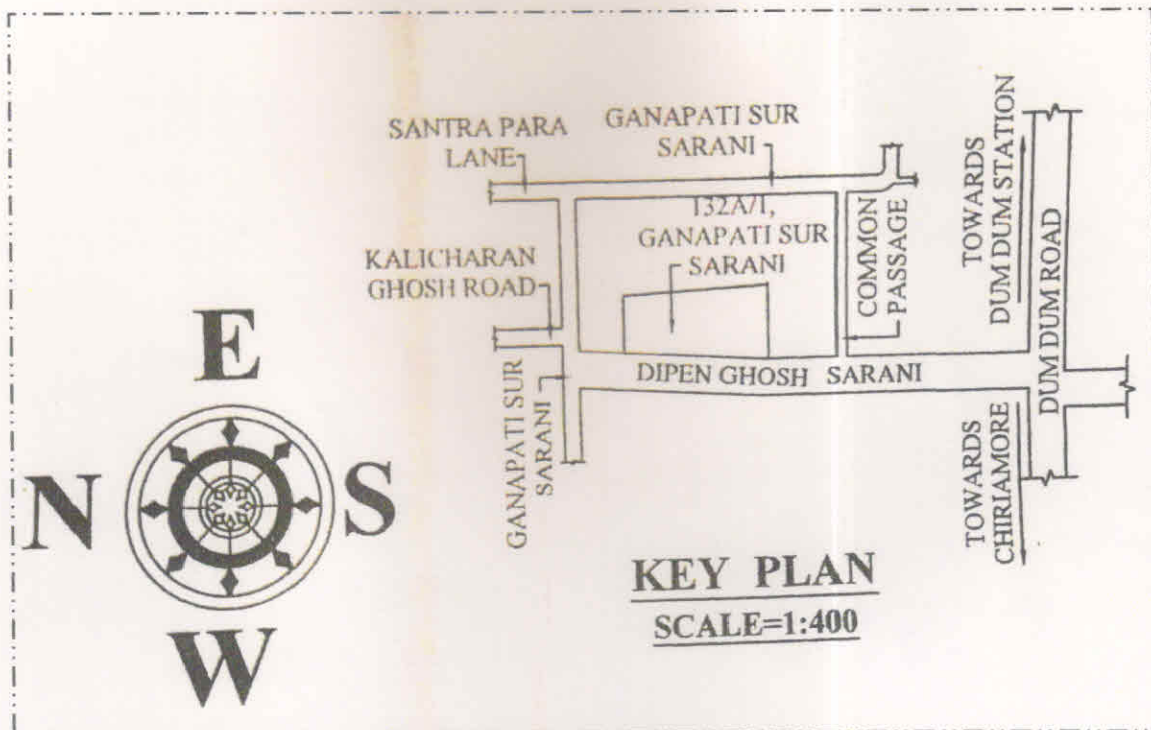

## TO WHOM IT MAY CONCERN

Location plan of proposed project "EVENTIDE" situated at Premises No. - 132A/1, Ganapati Sur Sarani, Kolkata-700 050, Ward No. - 002, Borough No. - I, P.S. - Sinthee, under The Kolkata Municipal Corporation is shown below: